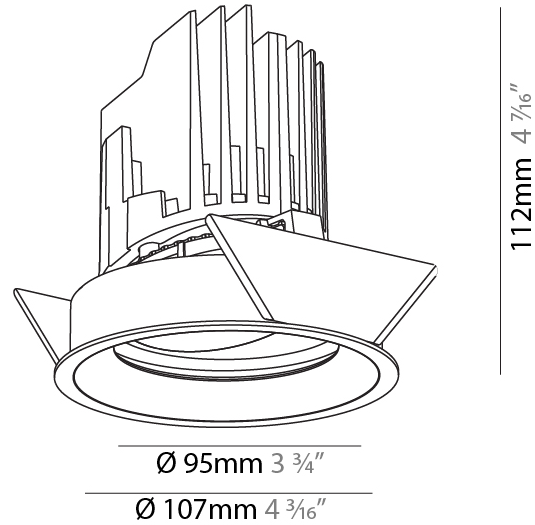

GENERAL

Series: Bioniq
Subseries: Bioniq Round Adjustable
Brand: Prolicht
Division: Architectural
Mounting Type: Recessed
Mounting Location: Ceiling
Subcategory: Downlight

PHYSICAL

Shape: Round
Diameter (mm): 107
Diameter (in): 4 3/16
Height (mm): 112
Height (in): 4 7/16
Ceiling Thickness (mm): 10 / 12.5 / 15
Ceiling Thickness (in): 3/8 or 1/2 or 9/16
Min. Recessing Depth (mm): 130
Min. Recessing Depth (in): 5 1/8
Light Distribution: Adjustable / Downlight
Weight (kg): 0.484
Weight (lbs): 1.07
Fixture Finish: SSR / BKV / CWI / CRY / HAB / UFT / ITA / RUA / FTG / MYG / LOD / PUS / FRO / FUP / KIA / POP / BLS / SPG / MEY / GOH / GUM / CHC / COM / ABZ / JAG / OBR / MOS / ROR
Fixture Material: Aluminum Die Cast
Cut-out Measurements: 98mm / 3 7/8"

OPTICAL

Reflector: 14 / 18 / 42
Adjustability: Rotational 355°, Tilt 30°

RATINGS AND CERTIFICATIONS

Certified By: Certified for North American Standards
IP rating: IP54

BIONIQ ROUND ADJUSTABLE RECESSED

A35239-