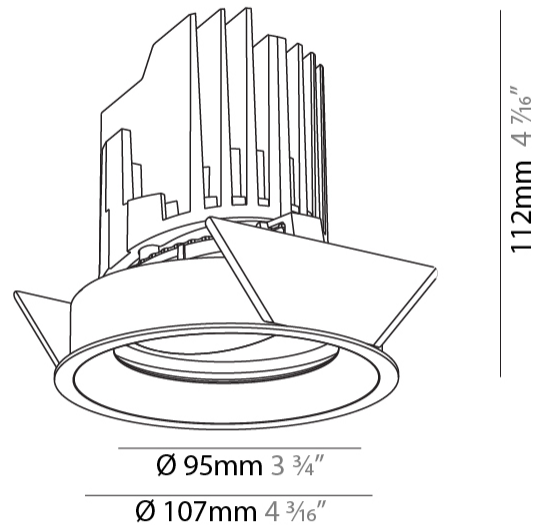

GENERAL

Series: Bioniq
Subseries: Bioniq Round Adjustable
Brand: Prolicht
Division: Architectural
Mounting Type: Recessed
Mounting Location: Ceiling
Subcategory: Downlight

PHYSICAL

Shape: Round
Diameter (mm): 107
Diameter (in): 4 3/16
Height (mm): 112
Height (in): 4 7/16
Ceiling Thickness (mm): 10 / 12.5 / 15
Ceiling Thickness (in): 3/8 or 1/2 or 9/16
Min. Recessing Depth (mm): 130
Min. Recessing Depth (in): 5 1/8
Light Distribution: Adjustable / Downlight
Weight (kg): 0.46
Weight (lbs): 1.01
Fixture Finish: SSR / BKV / CWI / CRY / HAB / UFT / ITA / RUA / FTG / MYG / LOD / PUS / FRO / FUP / KIA / POP / BLS / SPG / MEY / GOH / GUM / CHC / COM / ABZ / JAG / OBR / MOS / ROR
Fixture Material: Aluminum Die Cast
Cut-out Measurements: 98mm / 3 7/8"

OPTICAL

Reflector: 20 / 40 / 60
Adjustability: Rotational 355°, Tilt 30°

RATINGS AND CERTIFICATIONS

Certified By: Certified for North American Standards
IP rating: IP20

BIONIQ ROUND ADJUSTABLE RECESSED

A35227-