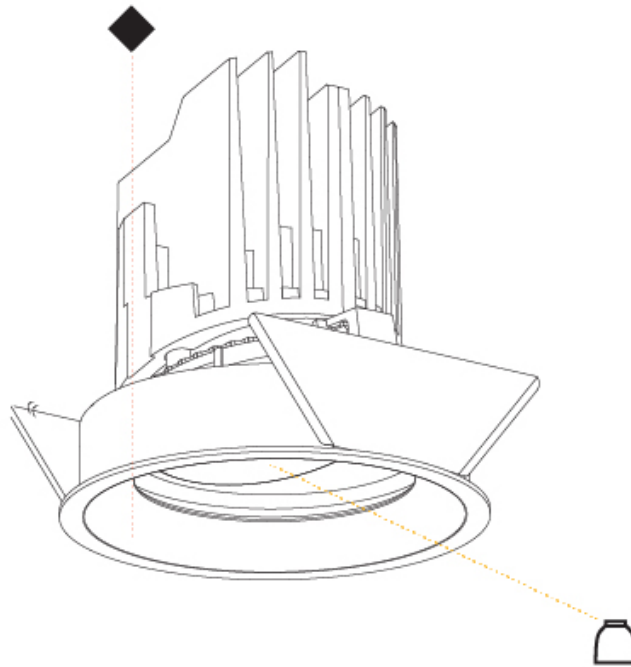

BIONIQ ROUND ADJUSTABLE RECESSED

A35239-

PROJECT

TYPE

SPECIFIER

QUANTITY

DATE

A